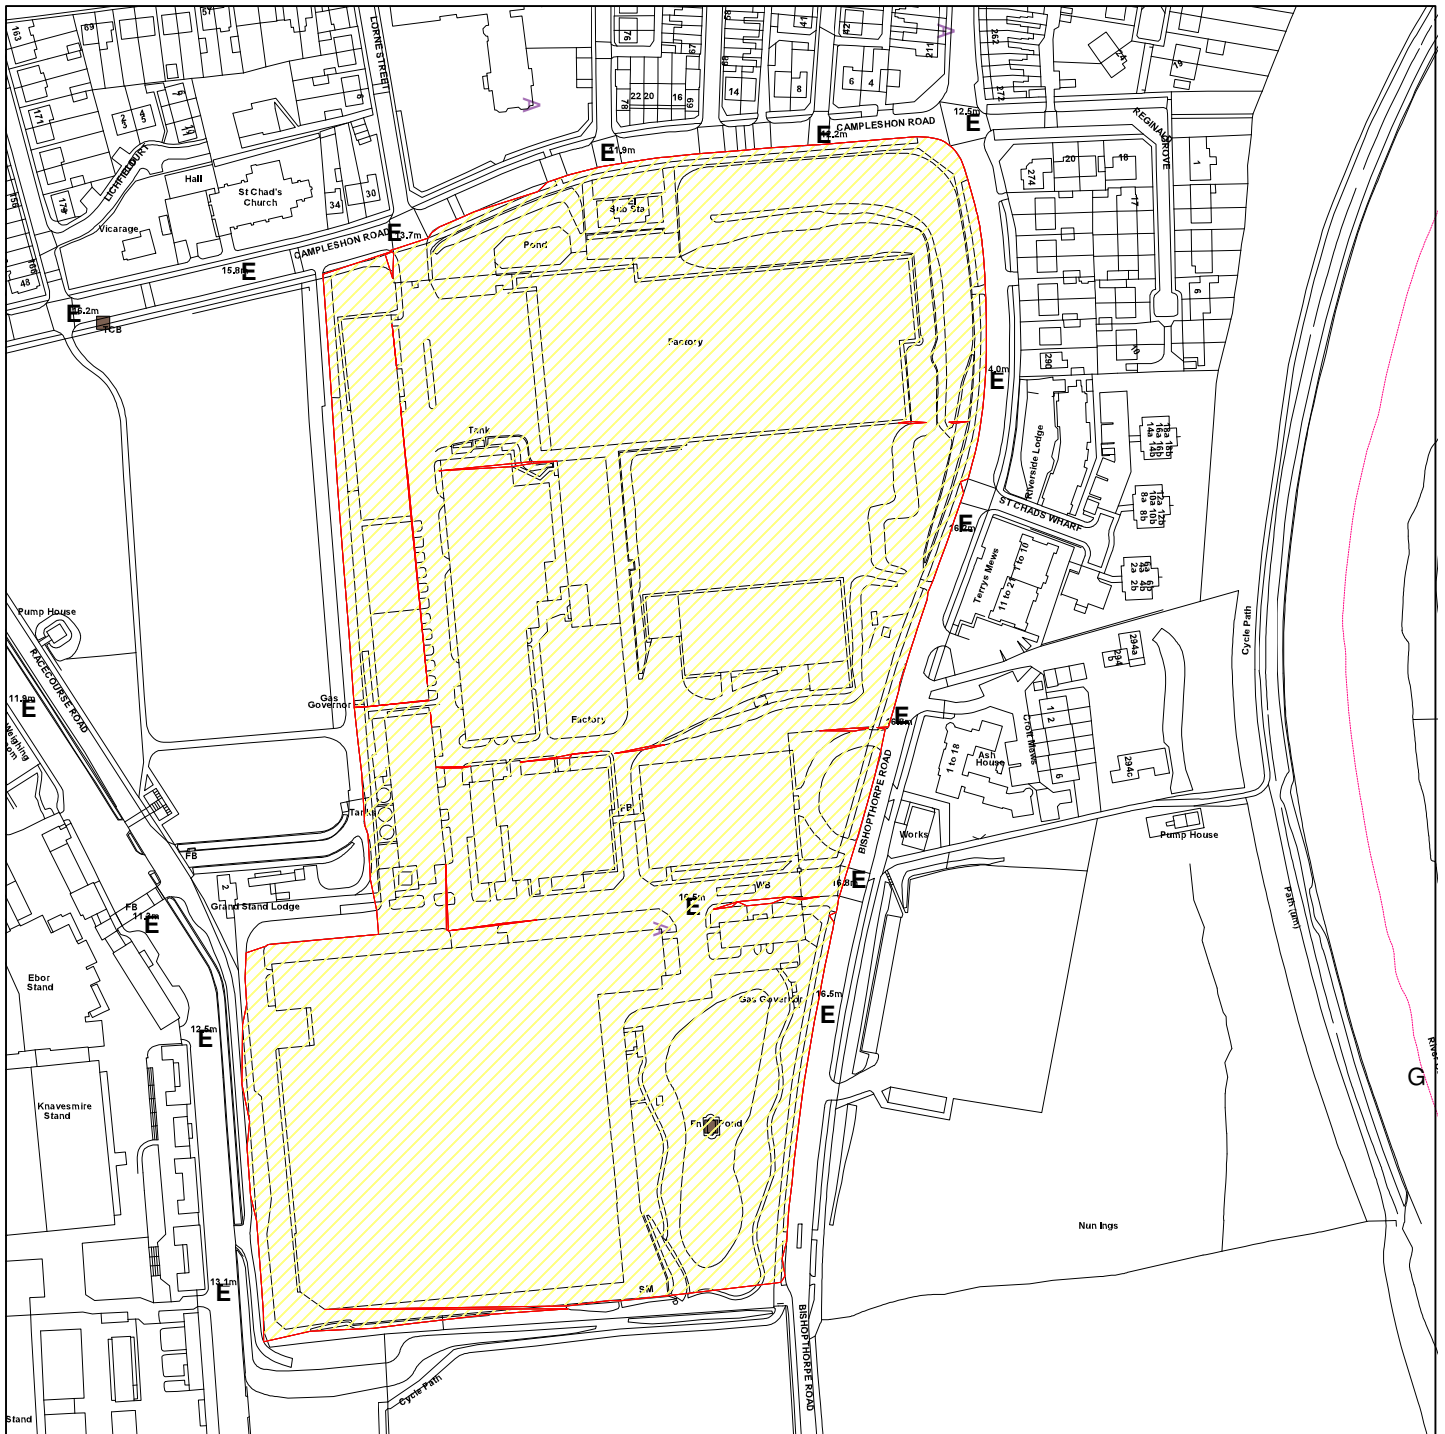

09/01606/OUTM

Factory, Bishopthorpe Road

GIS by ESRI (UK)

Scale : 1:3000

Reproduced from the Ordnance Survey map with the permission of the Controller of Her Majesty's Stationery Office © Crown Copyright 2000.

Unauthorised reproduction infringes Crown Copyright and may lead to prosecution or civil proceedings.

Produced using ESRI (UK)'s MapExplorer 2.0 - <http://www.esriuk.com>

Organisation	City of York Council
Department	Planning and Sustainable Development
Comments	
Date	15 October 2012
SLA Number	Not Set